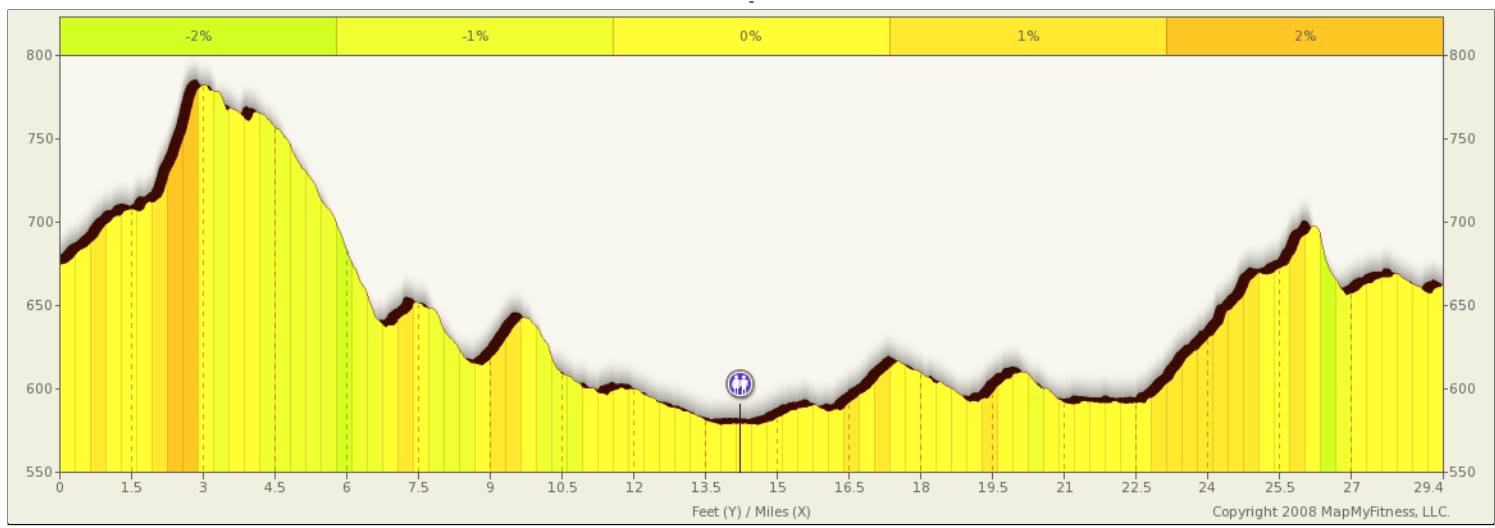

ROUTE DESCRIPTION:
No Description Provided

ROUTE DESCRIPTION:
 No Description Provided

Notes			
AT		FOR	NOTES
0.02 mi.		2836ft	Turn left at 1105
0.56 mi.		3645ft	Slight right to stay on 1105
1.25 mi.		1mi 4206ft	Turn right at Highway 153
3.04 mi.		1mi 2186ft	Turn right at Highway 156
4.46 mi.		3mi 4932ft	Turn left at Highway 327
8.39 mi.		4621ft	Turn left to stay on Highway 327
9.27 mi.		1mi 2738ft	Turn right at Highway 301
10.78 mi.		1mi 3668ft	Slight right at Highway 381
12.48 mi.		1mi 3382ft	Turn right at Widavilla
14.12 mi.		1343ft	Continue on W Davilla
14.37 mi.		319ft	Turn right at S Commerce St/ Farm- To-Market Road 971/ TX-95
14.43 mi.		319ft	Bathroom
14.5 mi.		2711ft	Turn left at W Davilla

Notes			
AT		FOR	NOTES
15.01 mi.		4065ft	Continue on Widavilla
15.78 mi.		1mi 3951ft	Turn left at Highway 326
17.53 mi.		1607ft	Turn left at Highway 327
17.83 mi.		3936ft	Continue on Highway 380
18.58 mi.		843ft	Continue on County Road 380
18.74 mi.		2mi 3426ft	Turn right at Highway 340
21.39 mi.		5030ft	Turn right at Highway 124
22.34 mi.		5mi 4612ft	Turn right to stay on Highway 124
28.21 mi.		2924ft	Turn right to stay on Highway 124
28.77 mi.		2958ft	Turn right at Highway 120
29.33 mi.		304ft	Continue on 1105
29.38 mi.		-	Stop